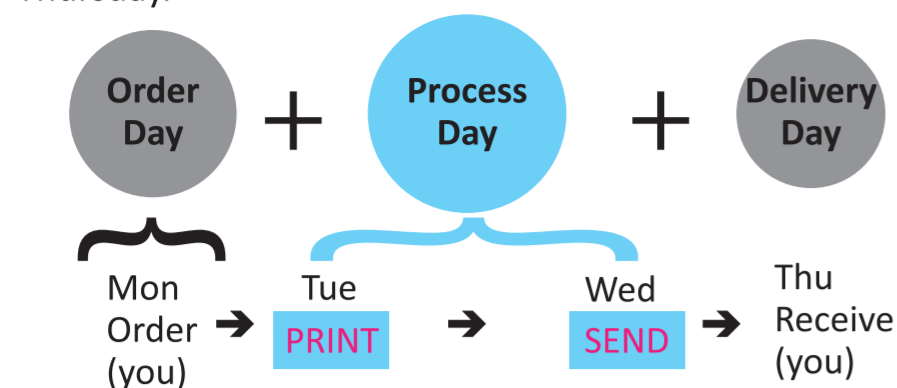

## How to calculate the number of days required to complete your order?

### Normal Order

Example:

You place an order for Business Card on Monday.  
Number of days required to Process your order = **2 days**  
(Tue & Wed). Your business card will be delivered to you on Thursday.

### Rush Order

Is an optional service and is available for selected products only. By paying extra, your order will be completed and delivered faster.

See example below:

Note:

- Standard Delivery to West Malaysia requires 1 Working Day.
- Standard Delivery to East Malaysia requires 2 Working Days.

## Digital Offset Process Days for Digital-Offset Products

Product / Type	Quantity	Process Days	RUSH ORDER			
			1 Day Earlier		2 Day Earlier	
			Process Day	Fees	Process Day	Fees
<b>Digital Offset Printing</b>	<b>All</b>	<b>2</b>	-	-	-	-
<b>Digital Offset Booklet Printing</b>	<b>All</b>	<b>4</b>	-	-	-	-
<b>Digital Offset Kotak Cenderahati Printing</b>	<b>All</b>	<b>6</b>	-	-	-	-
<b>Lamination (Matte / Gloss)</b>	<b>All</b>	<b>+1</b>	-	-	-	-
<b>Creasing / Folding</b>	<b>All</b>	<b>+1</b>	-	-	-	-
<b>Round Corner</b>	<b>All</b>	<b>+1</b>	-	-	-	-
<b>Hole Punching</b>	<b>All</b>	<b>+1</b>	-	-	-	-
<b>Round Corner + Hole Punching</b>	<b>All</b>	<b>+1</b>	-	-	-	-
<b>Die-Cutting</b>	<b>All</b>	<b>+1</b>	-	-	-	-
<b>Hot Stamping</b>	<b>All</b>	<b>+3</b>	-	-	-	-
<b>Overprint Varnish / UV Varnish</b>	<b>All</b>	<b>+2</b>	-	-	-	-